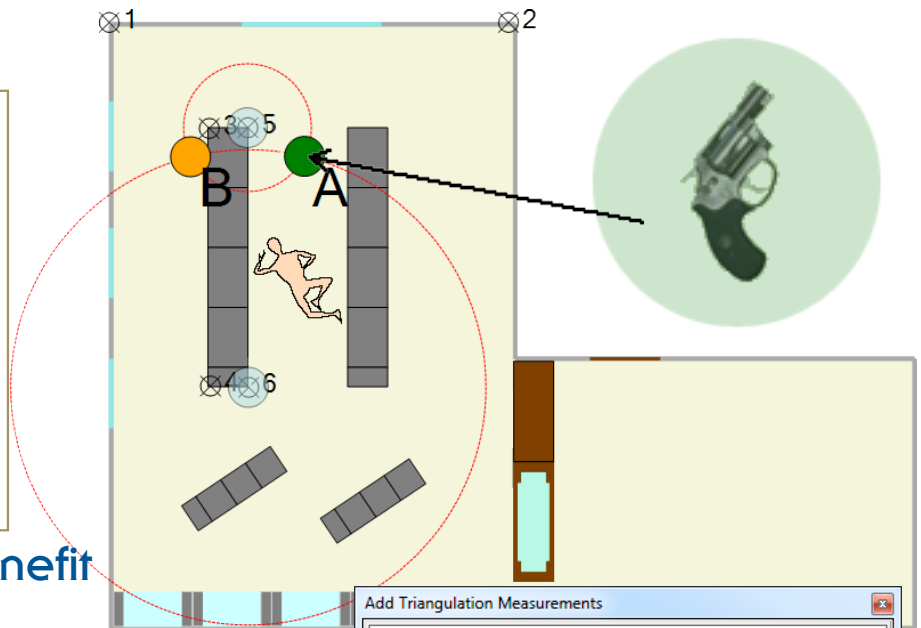

FX3 Feature Pack 6

NEW VERSION

FEATURES

- Triangulation Measurements
- Vehicle Specifications Search
- Enhanced Line manipulation
- Over 30 additional Objects*

*Includes Feature Pack 5 Model Pack!

How does Triangulation benefit me?

DIRECTLY INPUT TRIANGULATION MEASUREMENTS ON YOUR DIAGRAM.

Automatically convert field triangulation measurements to baseline:

- Fully integrated triangulation wizard
- Measurements visible on screen as you enter them
- Simple interface
- Triangulation measurements can be taken from any two pre-existing points

Chad Ludwig
General Manager
VS Visual Statement Inc.

Add Triangulation Measurements

Adding Point: 7

Point: 7
3.20ft from point 5 - Rack 1 NE

and
11.90ft from point 6 - Rack 1 SE

Orientation
Position A

Description
Gun